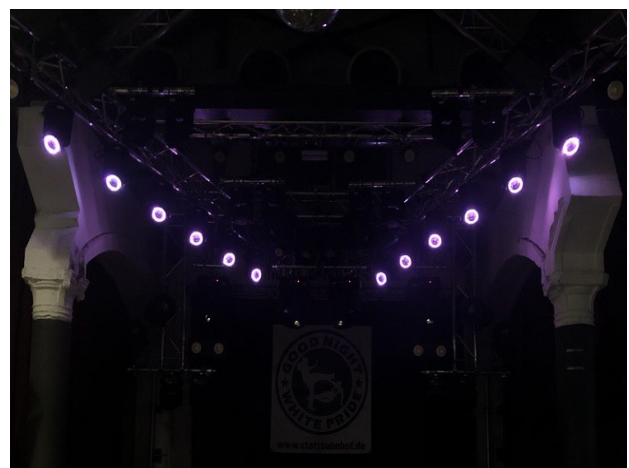

Ring Section