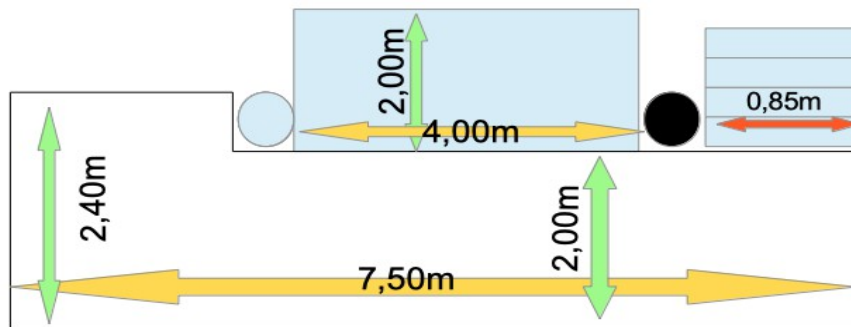

Powersupply 16A CEE for Nightliner

Parking Area for Nightliner

Load in

Door dimensions:

Width: 0,9cm

Height: 1,95cm

If you have wider devises to load in, please let us know! We will find a solution!

Stage

Stage height: 1,0m

Drum Riser: 3,80m x 2,00m (Height: 0,23m)

Lighting Informations

FOH

Software: Stairville DMX Joker Pro **Hardware:** JB Lightning FX (Midi Controller)

Lights and Position

4x Stairville Nova Spot 250